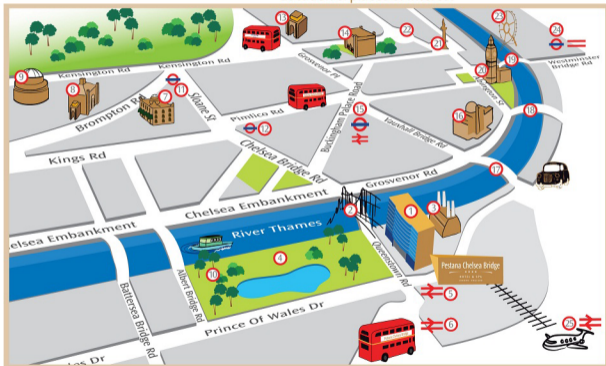

Pestana Chelsea Bridge

HOTEL & SPA
LONDON - ENGLAND

Location & places of interest

Index

1. Pestana Chelsea Bridge Hotel & Spa
2. Chelsea Bridge
3. Battersea Power Station
4. Battersea Park
5. Battersea Park Rail Station
6. Queenstown Road Rail Station
7. Hamods
8. Victoria & Albert Museum
9. Royal Albert Hall
10. Battersea Evolution Venue
11. Knightsbridge Station
12. Sloane Square Station
13. Wellington Arch
14. Buckingham Palace
15. Victoria Station
16. Tate Gallery
17. Vauxhall Bridge
18. Lambeth Bridge
19. Westminster Bridge
20. Big Ben - House of Parliament
21. Nelson's Column - Trafalgar Sq
22. Piccadilly Circus
23. London Eye
24. Waterloo Station
25. Gatwick Airport